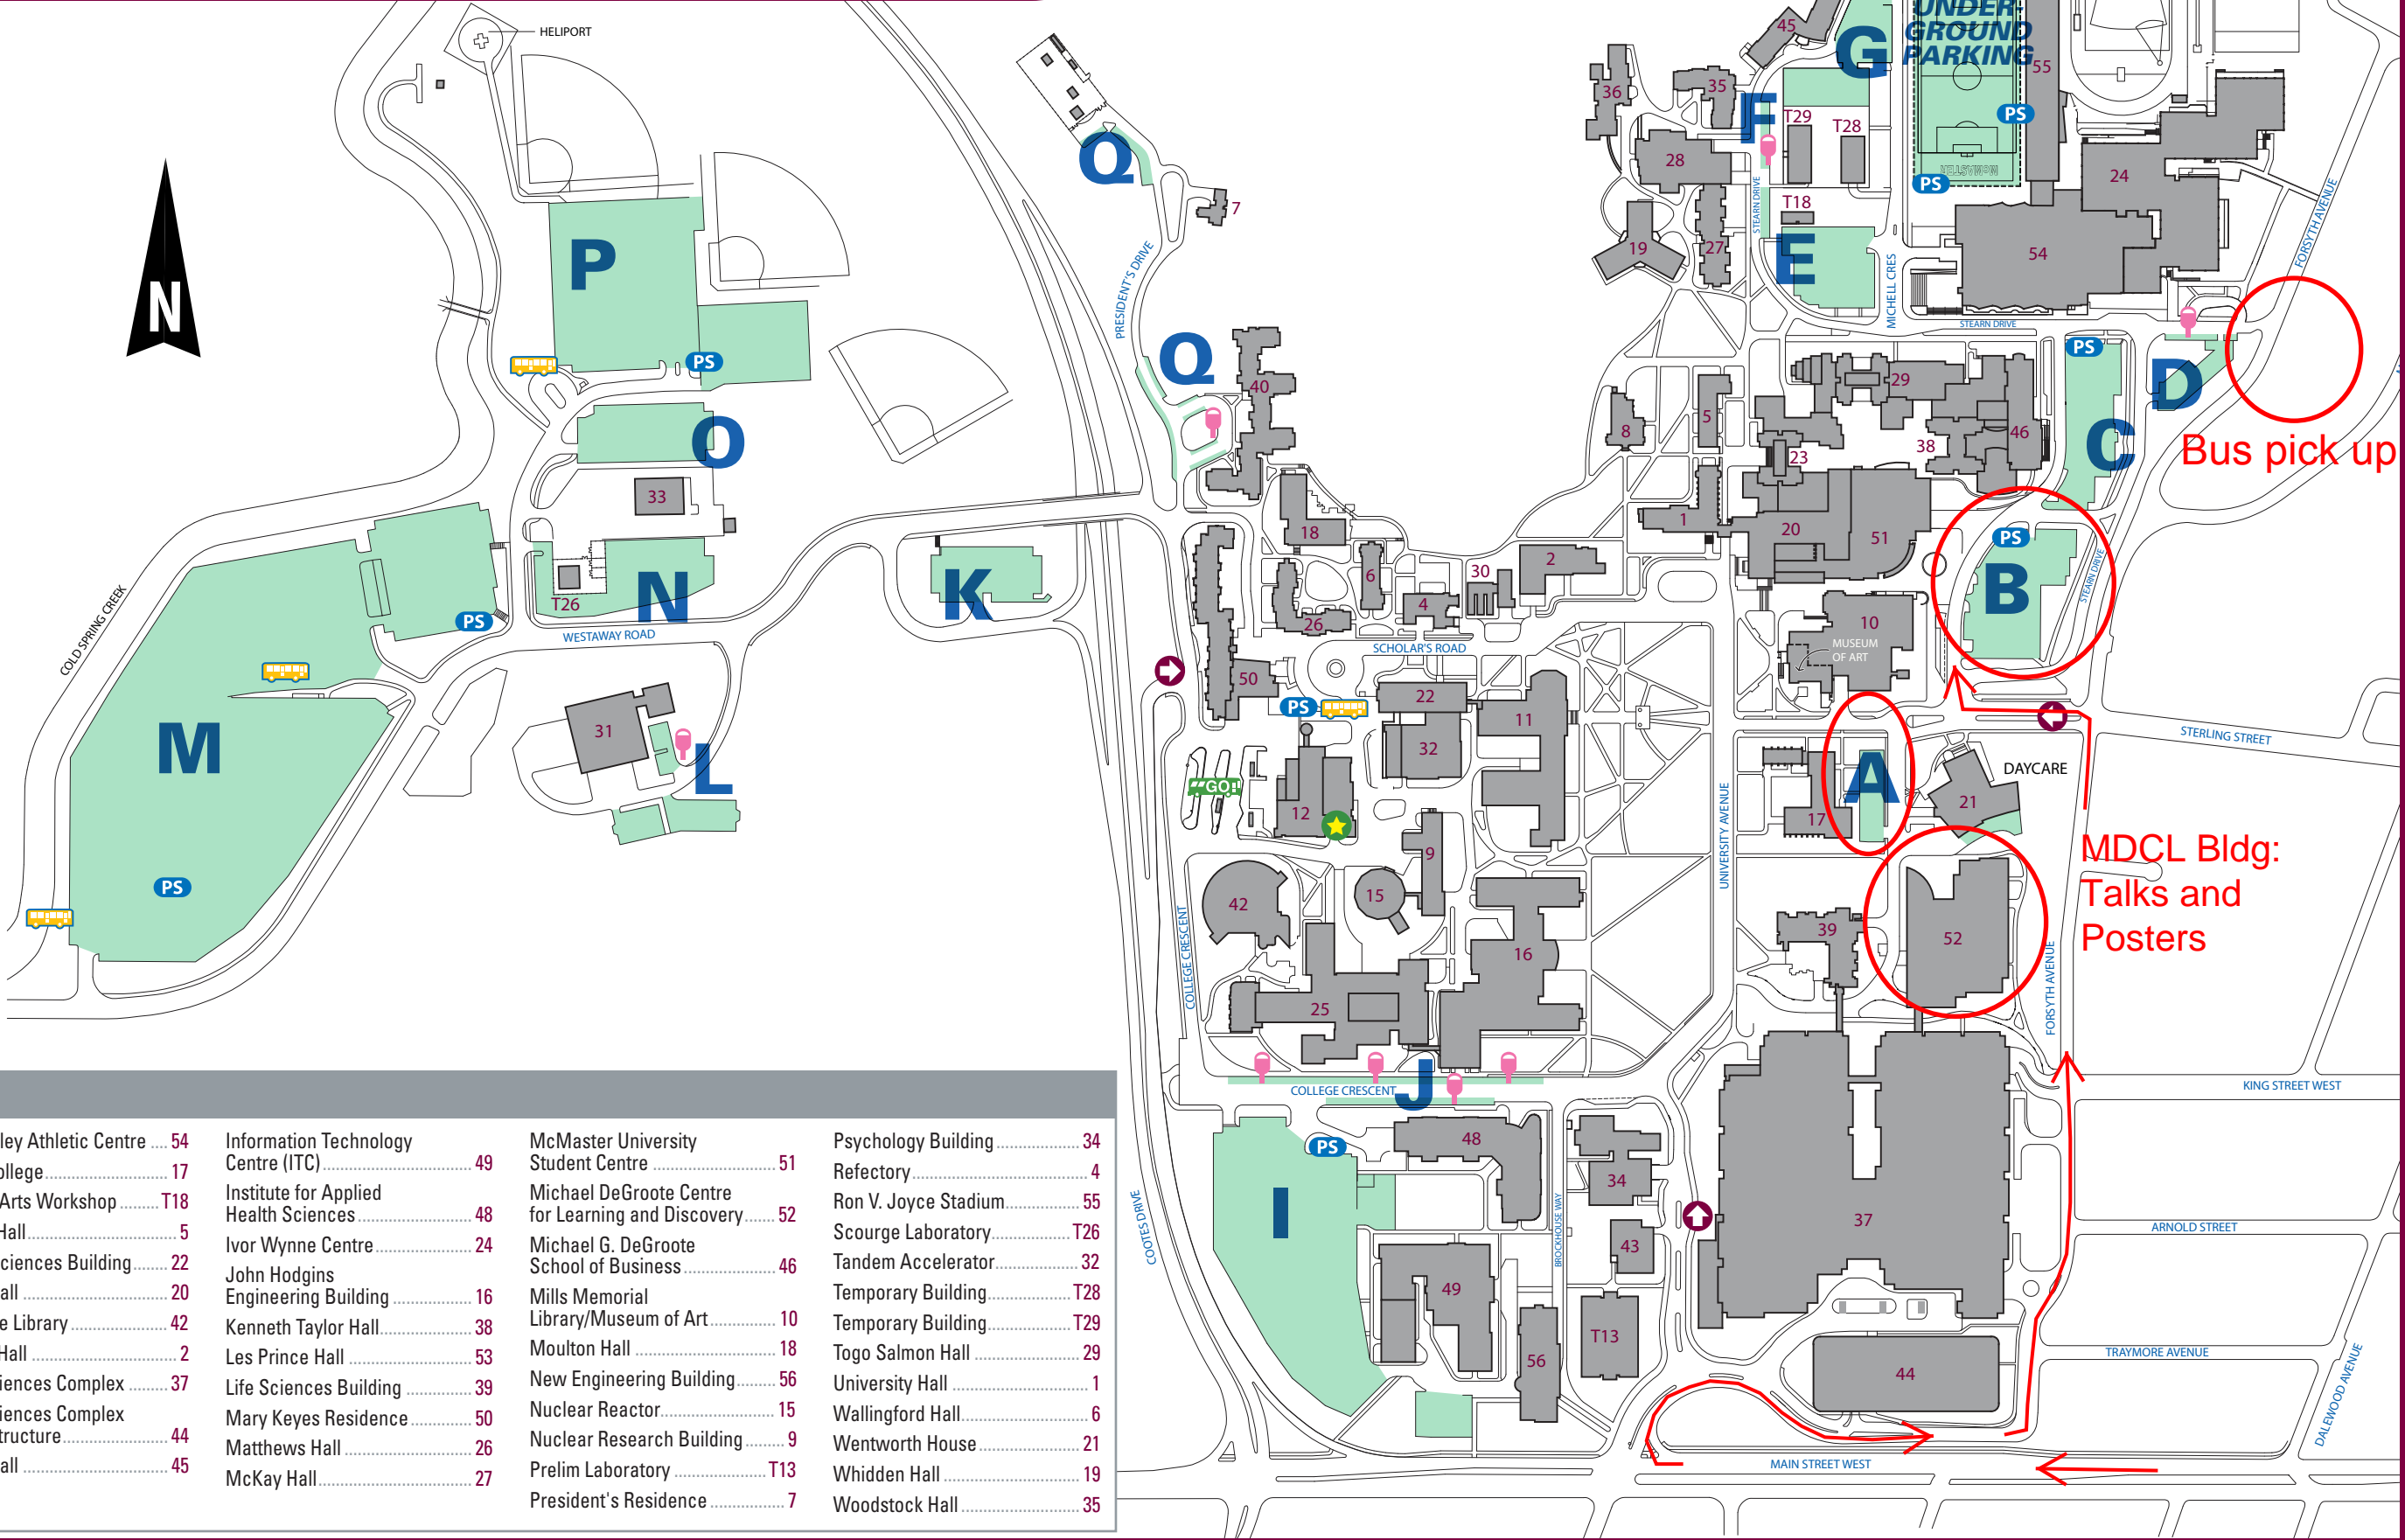

Campus Map

LEGEND

- McMaster University Entrance
- Security and Parking Services
- A-Q** Parking Lot Location
- PS** Pay Stations
- Short Term Parking - Pay and Display
- Campus Shuttle Bus Service
- Go Bus Stop

Campus Buildings Index

A.N. Bourns Science Building .. 25	David Braley Athletic Centre ... 54	Information Technology Centre (ITC) 49	McMaster University Student Centre 51	Psychology Building 34
Alumni Memorial Building 8	Divinity College 17	Institute for Applied Health Sciences 48	Michael DeGroote Centre for Learning and Discovery 52	Refractory 4
Applied Dynamics Laboratory .. 33	Dramatic Arts Workshop T18	Ivor Wynne Centre 24	Michael G. DeGroote School of Business 46	Ron V. Joyce Stadium 55
Bates Residence 40	Edwards Hall 5	John Hodgins Engineering Building 16	Mills Memorial Library/Museum of Art 10	Scourge Laboratory T26
Biology Greenhouse 30	General Sciences Building 22	Kenneth Taylor Hall 38	Moulton Hall 18	Temporary Building T28
Brandon Hall 36	Gilmour Hall 20	Les Prince Hall 53	New Engineering Building 56	Temporary Building T29
Burke Sciences Building 11	H.G. Thode Library 42	Life Sciences Building 39	Nuclear Reactor 15	Togo Salmon Hall 29
Campus Services Building 31	Hamilton Hall 2	Mary Keyes Residence 50	Nuclear Research Building 9	University Hall 1
Chester New Hall 23	Health Sciences Complex 37	Matthews Hall 26	Prelim Laboratory T13	Wallingford Hall 6
Clarke Centre 12	Health Sciences Complex Parking Structure 44	McKay Hall 27	President's Residence 7	Wentworth House 21
Commons Building 28	Hedden Hall 45			Whidden Hall 19
Communications Research Laboratory 43				Woodstock Hall 35